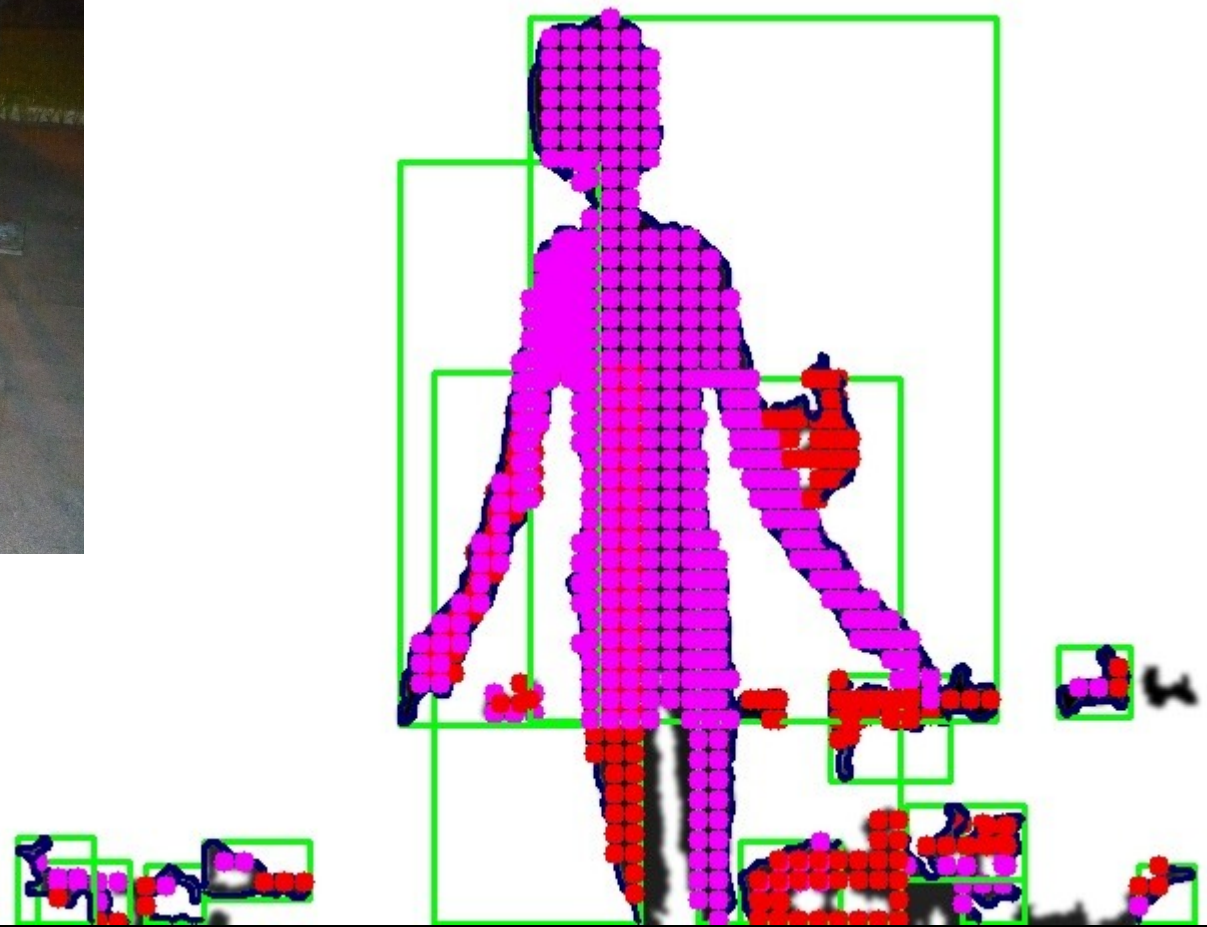

Využití technologie Kinect v oblasti navigace tělesně postižených osob

Autor: Juraj Kisztner

Vedúci práce: Ing. Jan Růžička, Ph.D.

A close-up photograph of a person's eyes, which are light blue and looking directly at the camera. The eyes are framed by dark, well-defined eyelashes. The skin around the eyes is fair and smooth. The word "Úvod" is superimposed in white text in the center of the image.

Identifikácia objektov

Navigácia

Navigácia - server

Navigácia - server

Navigácia – zvukový modul

Text to speech - Linux

Remote control

Ukážka